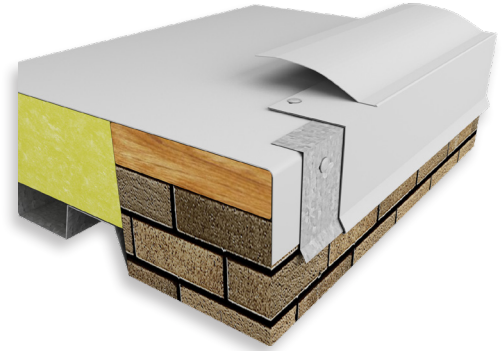

# Skirted Drip Edge Fascia for Single-Ply Application

Combining a highly engineered and tested product with quick-to-ship convenience and economical pricing, Skirted Drip Edge Fascia will simplify your projects—and maximize your profits. Our fast lead times and easy installation translate directing into decreased labor costs and allow you and your team to complete projects faster.

## VERSIONS

- PVC Coated with Factory-Applied PVC Flashing
- TPO Coated with Factory-Applied TPO Flashing

TPO or PVC Skirted  
(Factory-Applied TPO  
or PVC Flashing)

## Skirted Drip Edge Fascia At-A-Glance

- » 10 Year, 90 MPH Wind Warranty
- » ANSI/SPRI/FM 4435/ES-1 Tested
- » FM and Miami-Dade County Approved
- » Provided in 10' or 12' Lengths Depending on TPO/PVC Manufacturer
- » Pre-Punched Holes & Factory-Welded Membrane Flashing for Fast Installation
- » Ensures Compatibility with Membrane & System Warranties