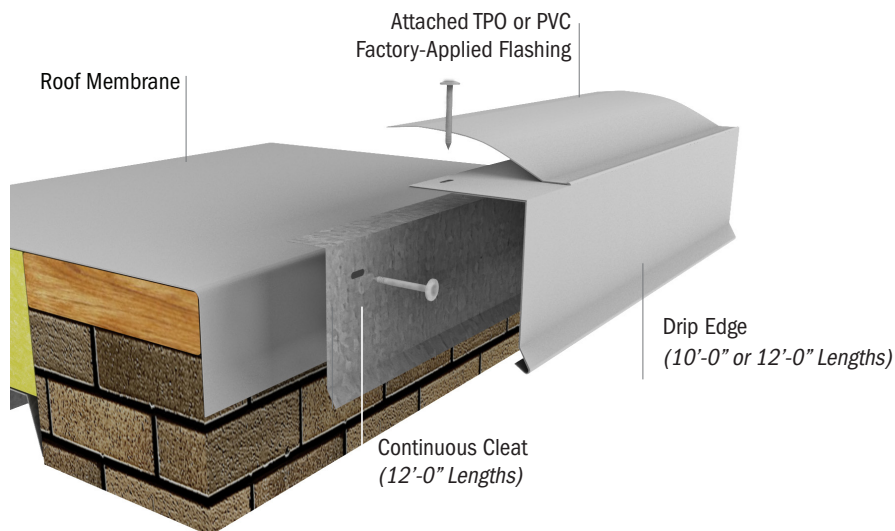

# Skirted Drip Edge Fascia for Single-Ply Application

Combining a highly engineered and tested product with quick-to-ship convenience and economical pricing, Skirted Drip Edge Fascia will simplify your projects—and maximize your profits. Our fast lead times and easy installation translate directing into decreased labor costs and allow you and your team to complete projects faster.

## VERSIONS

- PVC Coated with Factory-Applied PVC Flashing
- TPO Coated with Factory-Applied TPO Flashing

TPO or PVC Skirted  
(Factory-Applied TPO  
or PVC Flashing)

## STANDARD FACE HEIGHT SIZES

- 2.5" (without cleat)
- 3" (with cleat)
- 4" (with cleat)
- 6" (with cleat)

## Skirted Drip Edge Fascia At-A-Glance

- » 10 Year, 90 MPH Wind Warranty
- » ANSI/SPRI/FM 4435/ES-1 Tested
- » FM and Miami-Dade County Approved
- » Provided in 10' or 12' Lengths Depending on TPO/PVC Manufacturer
- » Pre-Punched Holes & Factory-Welded Membrane Flashing for Fast Installation
- » Ensures Compatibility with Membrane & System Warranties