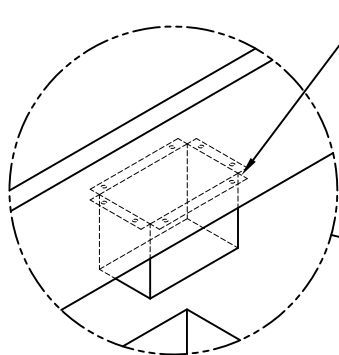

INDUSTRIAL DOWNSPOUT

OPEN DOWNSPOUT, STYLE 2 DOWNSPOUT STRAP VERSION

INSTALLATION INSTRUCTIONS

DETERMINE OUTLET LOCATIONS AND FIELD CUT HOLE IN A NEAT WORKMANLIKE MANNER. INSERT ALUMINUM KYNAR OUTLET, FASTEN WITH TWO RIVETS IN EACH FLANGE AND SEAL, WITH NON-CURING SEALANT

STYLE A DOWNSPOUT

STYLE B DOWNSPOUT

DOWNSPOUT SECTION

Customer Service
800-558-2162

DATE: 07/25/16

DRN BY: JJC

CKD BY: SAK

SHT.# ___ OF ___