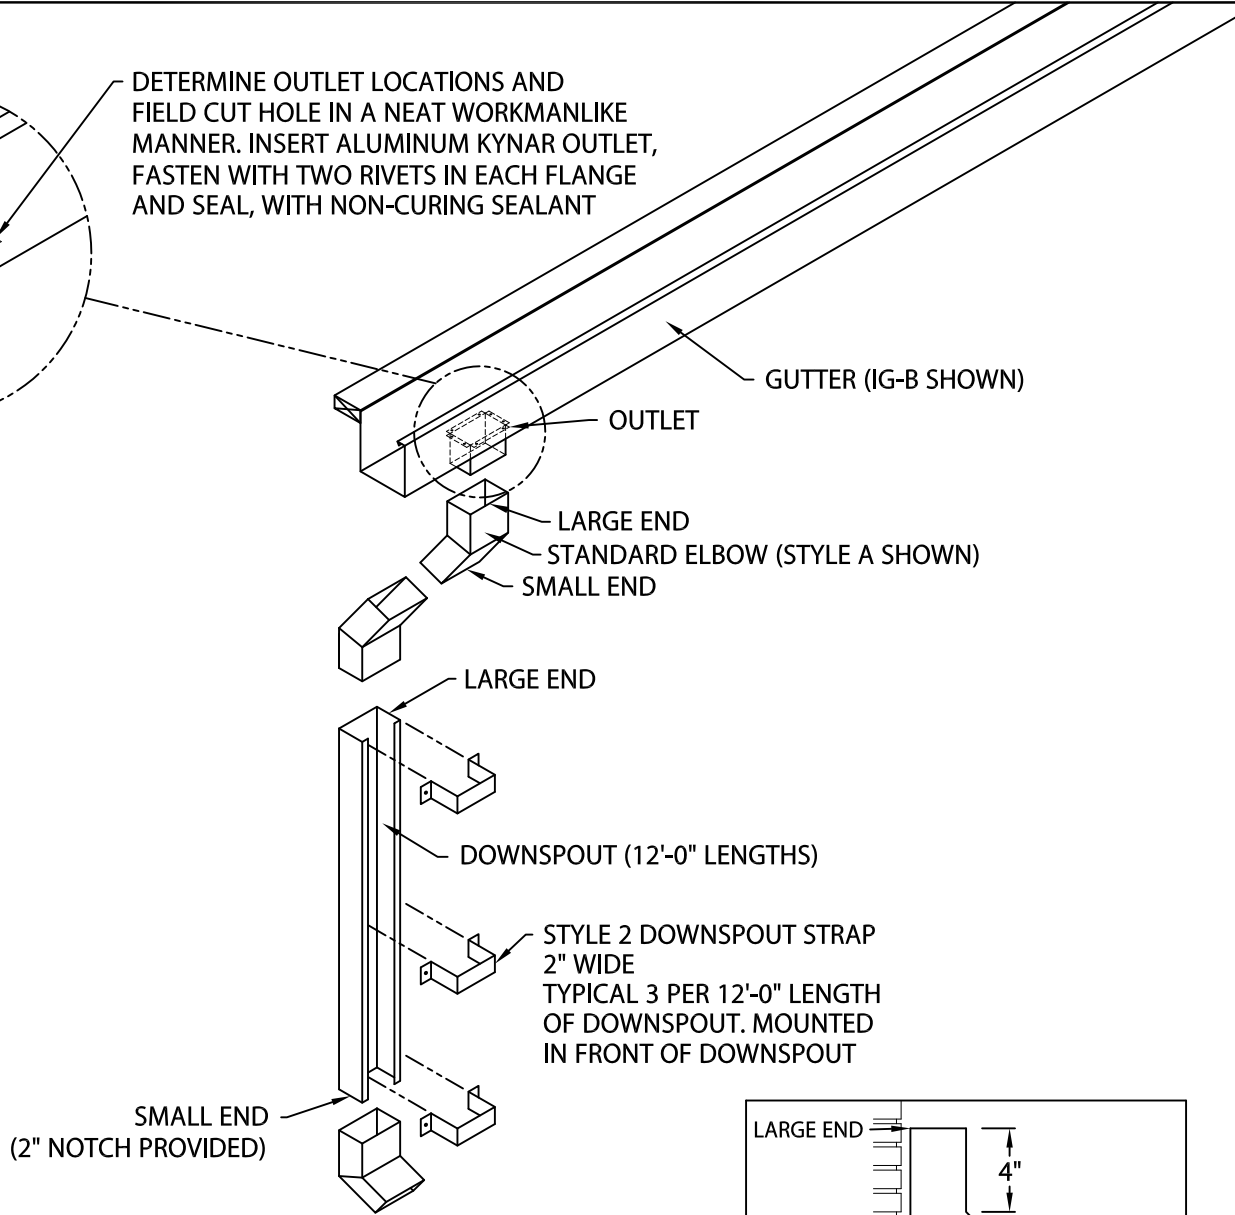

INDUSTRIAL DOWNSPOUT

OPEN DOWNSPOUT, STYLE 2 DOWNSPOUT STRAP VERSION

INSTALLATION INSTRUCTIONS

DETERMINE OUTLET LOCATIONS AND FIELD CUT HOLE IN A NEAT WORKMANLIKE MANNER. INSERT ALUMINUM KYNAR OUTLET, FASTEN WITH TWO RIVETS IN EACH FLANGE AND SEAL, WITH NON-CURING SEALANT

STYLE A DOWNSPOUT

STYLE B DOWNSPOUT

DOWNSPOUT SECTION

Customer Service
800-558-2162

DATE: 07/25/16

DRN BY: JJC

CKD BY: SAK

SHT.# ___ OF ___

DWG# 18113-24418

A