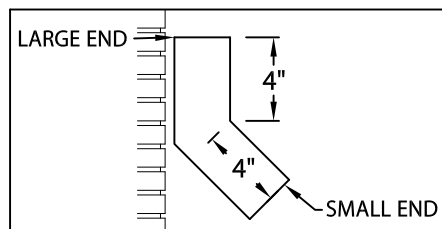

INDUSTRIAL DOWNSPOUT

OPEN DOWNSPOUT, STYLE 2 DOWNSPOUT STRAP VERSION

INSTALLATION INSTRUCTIONS

DETERMINE OUTLET LOCATIONS AND FIELD CUT HOLE IN A NEAT WORKMANLIKE MANNER. INSERT ALUMINUM KYNAR OUTLET, FASTEN WITH TWO RIVETS IN EACH FLANGE AND SEAL, WITH NON-CURING SEALANT

STYLE A DOWNSPOUT

STYLE B DOWNSPOUT

DOWNSPOUT SECTION

Customer Service
800-558-2162

DATE: 07/25/16

DRN BY: JJC

CKD BY: SAK

SHT.# ___ OF ___