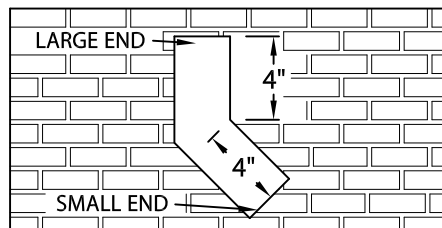

INDUSTRIAL DOWNSPOUT

OPEN DOWNSPOUT, STYLE 2 DOWNSPOUT STRAP VERSION

INSTALLATION INSTRUCTIONS

DETERMINE OUTLET LOCATIONS AND FIELD CUT HOLE IN A NEAT WORKMANLIKE MANNER. INSERT ALUMINUM KYNAR OUTLET, FASTEN WITH TWO RIVETS IN EACH FLANGE AND SEAL, WITH NON-CURING SEALANT

STYLE A DOWNSPOUT

STYLE B DOWNSPOUT

DOWNSPOUT SECTION

Customer Service
800-558-2162

DATE: 07/25/16

DRN BY: JJC

CKD BY: SAK

SHT.# ___ OF ___