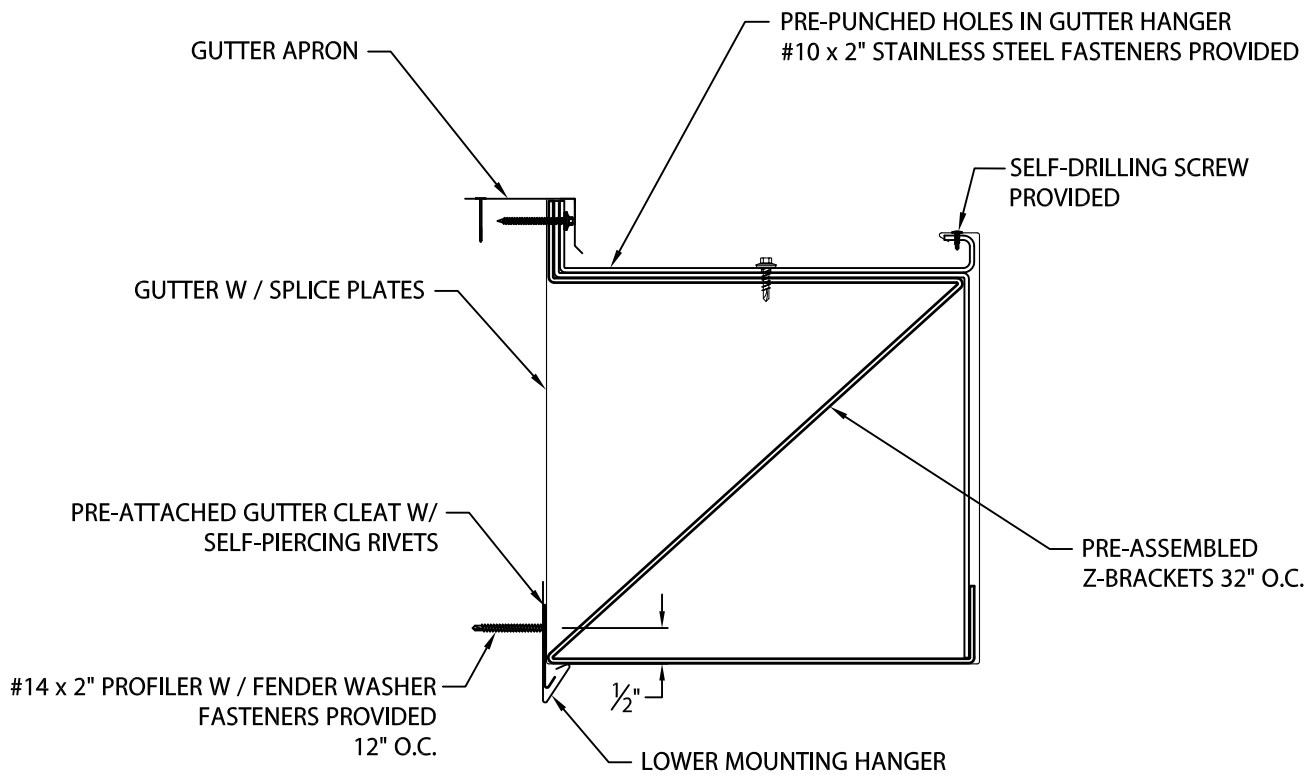

# WIND RESISTANT XL GUTTER

BOX VERSION WITH GUTTER APRON

\* DIMENSION MUST BE A  
MINIMUM 1" LESS THAN  
BACKER HEIGHT