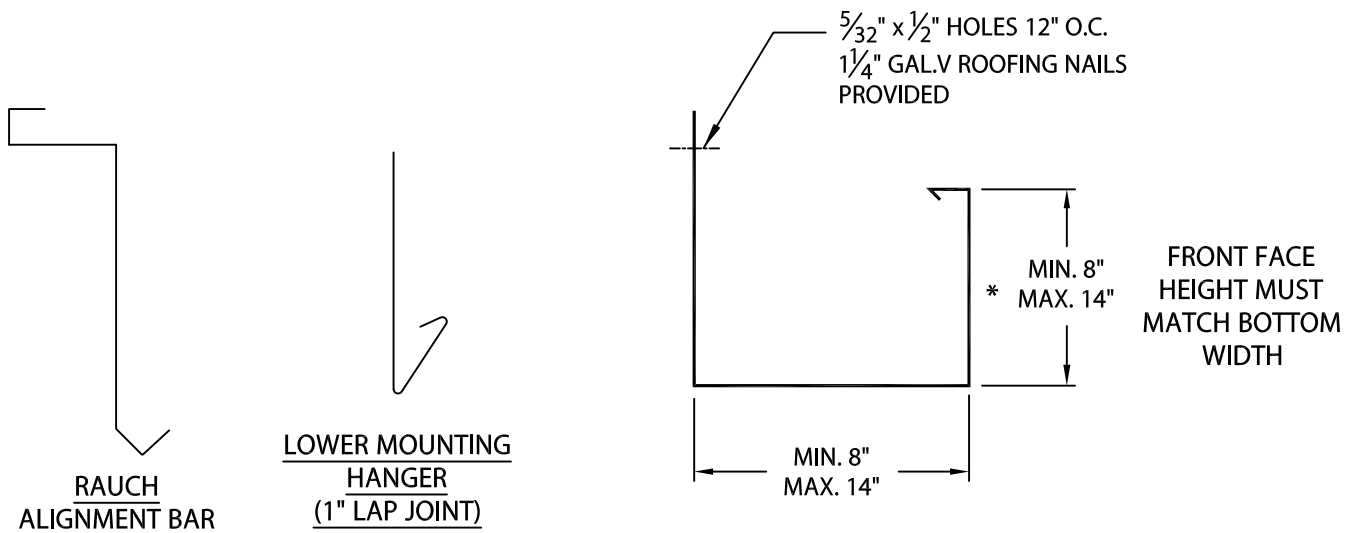

# WIND RESISTANT XL GUTTER

BOX VERSION WITH GUTTER APRON

\* DIMENSION MUST BE A  
MINIMUM 1" LESS THAN  
BACKER HEIGHT