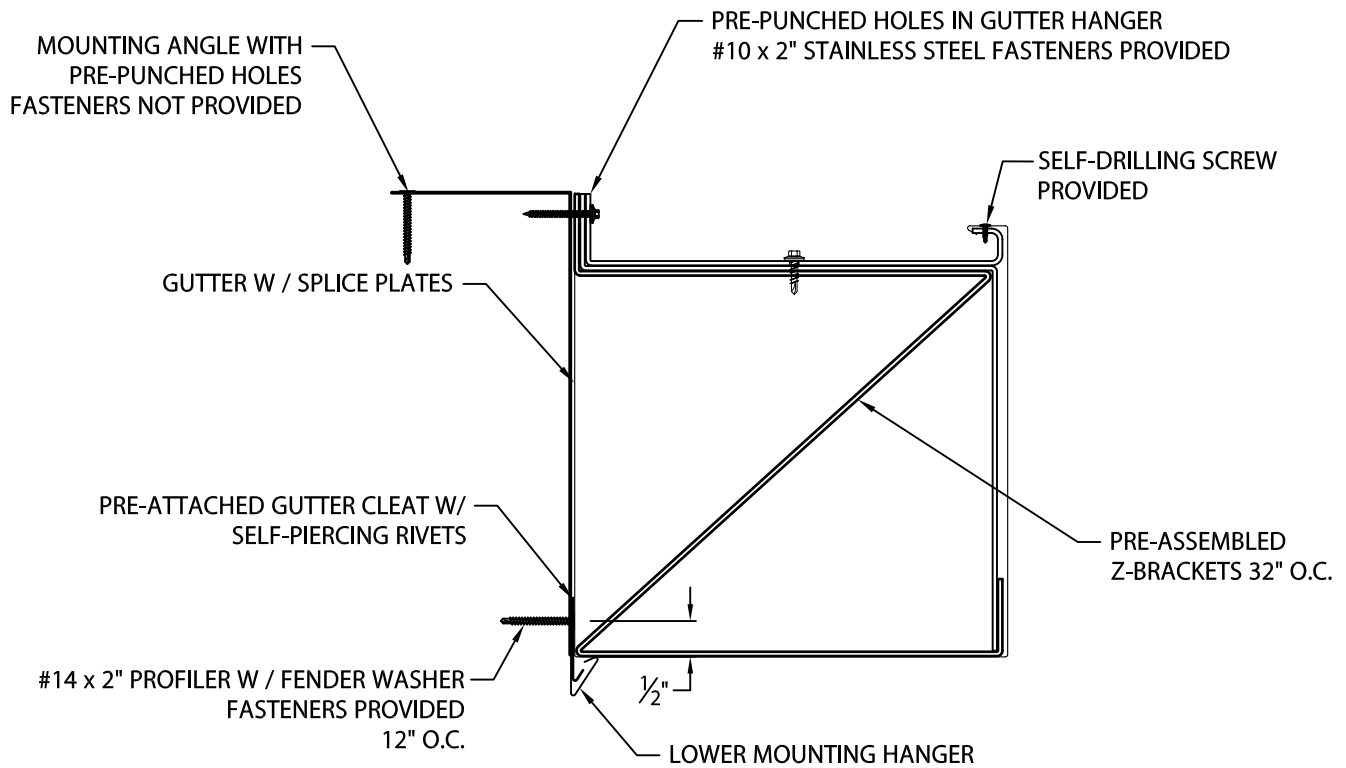

WIND RESISTANT XL GUTTER

BOX VERSION WITH MOUNTING ANGLE

* DIMENSION MUST BE A MINIMUM 1" LESS THAN BACKER HEIGHT