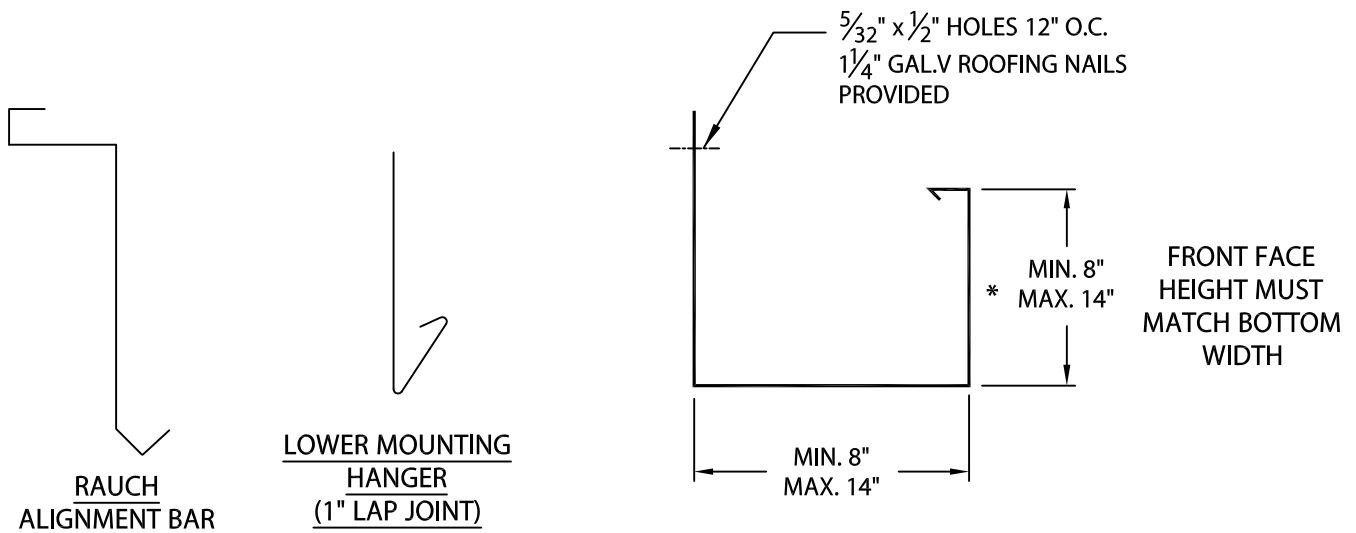

WIND RESISTANT XL GUTTER

BOX VERSION WITH MOUNTING ANGLE

* DIMENSION MUST BE A MINIMUM 1" LESS THAN BACKER HEIGHT