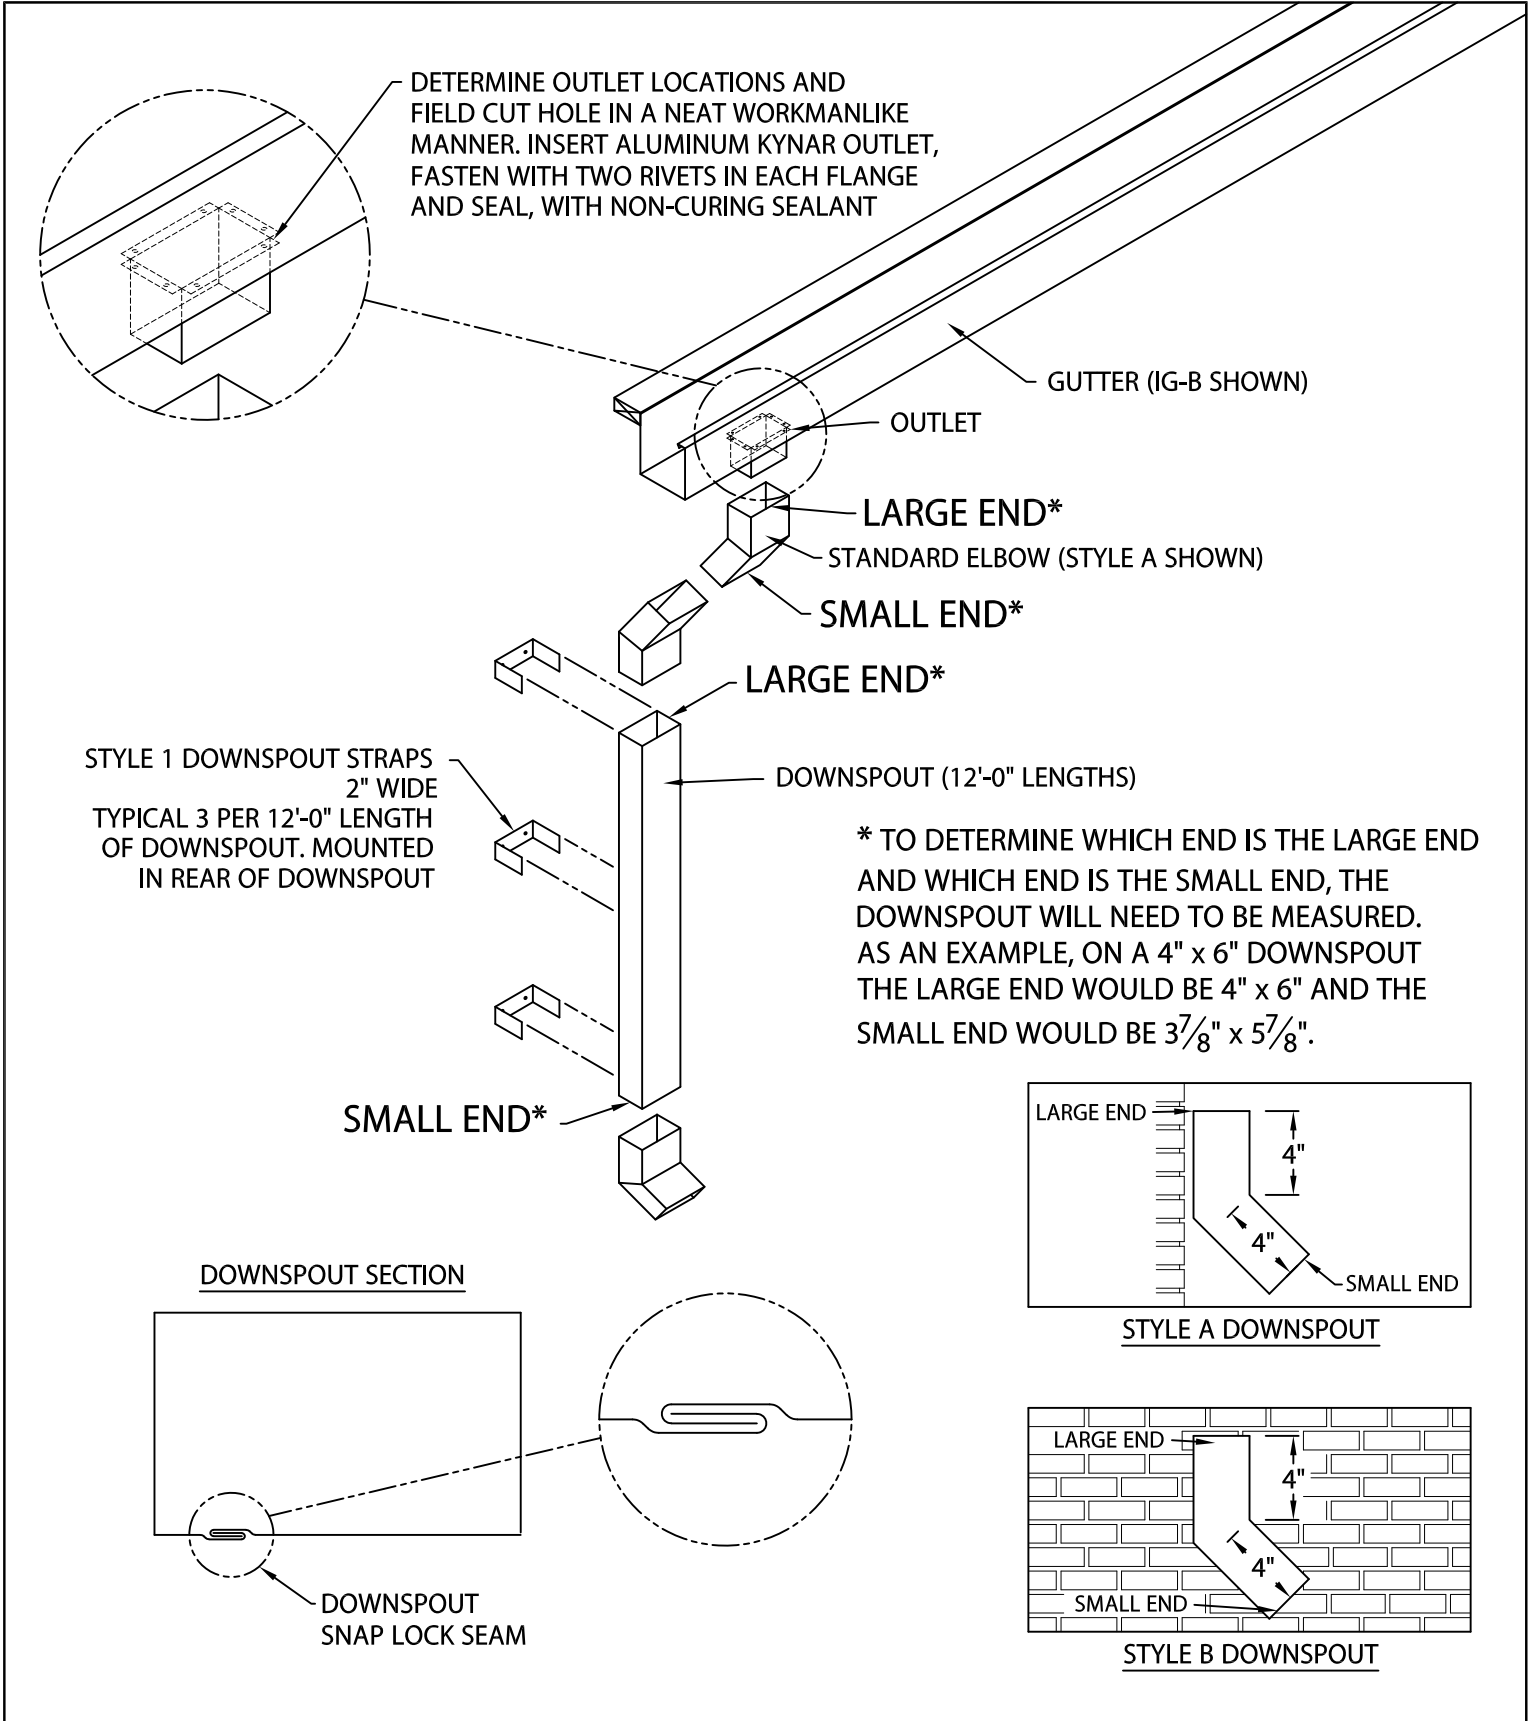

BOX DOWNSPOUT

CLOSED FACE, STYLE 1 DOWNSPOUT STRAPS

INSTALLATION INSTRUCTIONS

DOWNSPOUT SECTION

DOWNSPOUT
SNAP LOCK SEAM

STYLE A DOWNSPOUT

STYLE B DOWNSPOUT